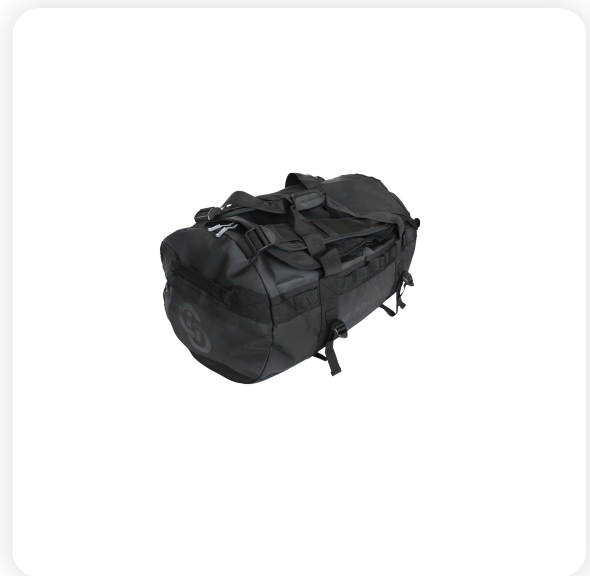

TECHNICAL DATA SHEET

DUFFEL BAG

Ref.

4185232

Description

High-capacity duffel bag made of 500D PVC that is perfect for hauling work gears. Reinforced floor made of 1200D polyester fabric. Can be used as a backpack with extra shoulder straps. Design of two daisy chains and transparent label pocket outside. Come with haul handles and two zipper pockets on both ends.

Technical specification

Size: 70 L
Weight: 1180 g

References

CODE	COLOR
4185232	BLACK

WARNING: Before use, read and understand all instructions.
Understand and accept the risks involving before participating.
Any misuse of the equipment can result in severe injury or death.
Products and specifications subject to change without notice.
